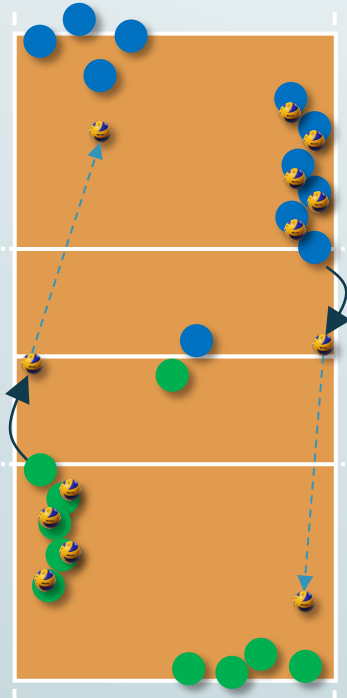

## Playing Teams

- Blow Whistle, Start timer
- Get scoresheet and get both coaches' signatures
- Captains to score bench to perform coin toss
- Blow whistle starting net time

- Straight on court doing 'pepper'
- Captains to score bench
- Teams change sides if required
- Coaches submit lineups

### Hit Down Line Only!

3 Mins hitting through 4

3 Mins hitting through 2

2 Min Serving

Do not chase your own balls

Blow whistle at 13 mins

Referees, Scorers, Line Judges, Adult Supervisor into duty position