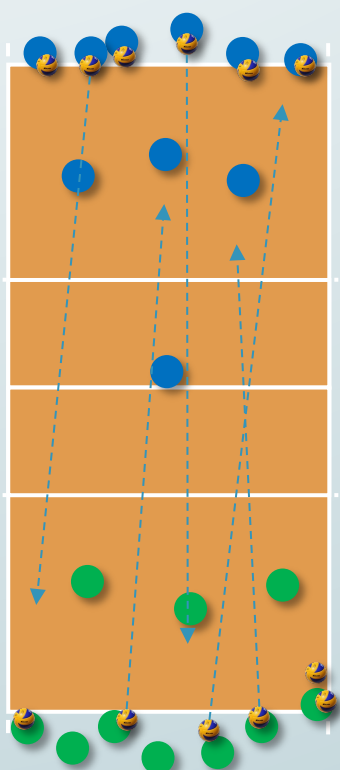

### Hit Down Line Only!

3 Mins hitting through 4

3 Mins hitting through 2

2 Min Serving

Do not chase your own balls

Blow whistle at 13 mins

Referees, Scorers, Line Judges, Adult Supervisor into duty position

Teams collect their volleyballs, starting VI on court