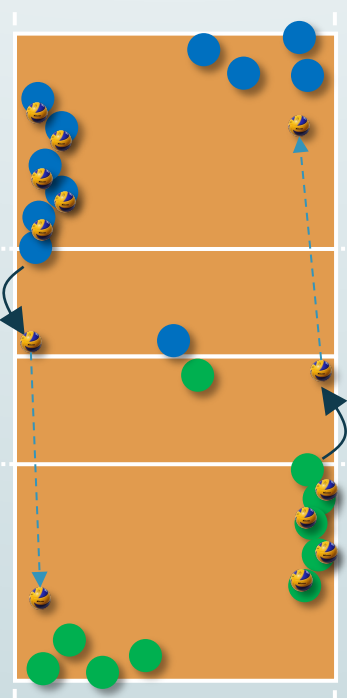

## Playing Teams

- Blow Whistle, Start timer
- Get scoresheet and get both coaches' signatures
- Captains to score bench to perform coin toss
- Blow whistle starting net time

- Straight on court doing 'pepper'
- Captains to score bench
- Teams change sides if required
- Coaches submit lineups

### Hit Down Line Only!

3 Mins hitting through 4

3 Mins hitting through 2

2 Min Serving

Do not chase your own balls

Blow whistle at 13 mins

Referees, Scorers, Line Judges, Adult Supervisor into duty position